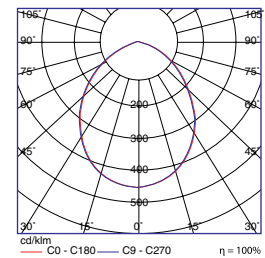

Body Color

Technical Drawing

Photometric Data

DOWNLED SURFACE MOUNTED 16 W

DOWNLED Ordering Table

Ordering Code	Descriptions	Product Codes	Power Consumption	Weight (kg)
43015	DOWNLED Surface Mounted (3000K)	DL 5*PS33U-180WW/PC	20.9	1
43016	DOWNLED Surface Mounted (4000K)	DL 5*PS33U-240NW/PC	20.9	1