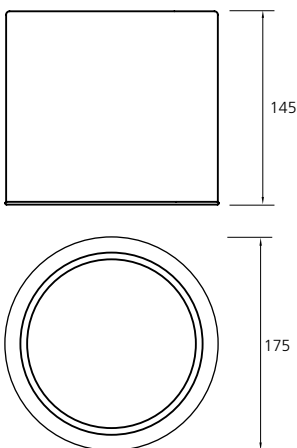

DOWNLED Surface Mounted

Downled as a surface-mounted lighting solution is a design tool updated with the outstanding opportunities brought about by the new generation of LED technology.

Although its simple design is opaque, it may participate in projects as multi-purpose due to the very effective diffuser. This special diffuser as being located deep inside; increased comfort associated with vision as well as it provides its own decorative contribution to ceilings. The body design has a clean and no enforced finishes. Nominal diameter size of the fixture is 180 mm and it is in the desired sizes for large areas or minimally-scale projects with its nominal view.

DOWNLED SURFACE MOUNTED

Technical Specifications

Body	: Aluminium
Diffuser	: High-Efficiency Special Diffuser
Rated Power	: 16W
Light Source	: Power LED
Rated Voltage	: 220-240V 50/60Hz
Control	: 24W-1A Driver
Degree of Protection	: IP 20
Light Color Temp.	: 3000K Warm White, 4000K Neutral White

Body Color

Technical Drawing

Photometric Data

DOWNLED SURFACE MOUNTED 16 W

DOWNLED Ordering Table

Ordering Code	Descriptions	Product Codes	Power Consumption	Weight (kg)
43015	DOWNLED Surface Mounted (3000K)	DL 5*PS33U-180WW/PC	20.9	1
43016	DOWNLED Surface Mounted (4000K)	DL 5*PS33U-240NW/PC	20.9	1