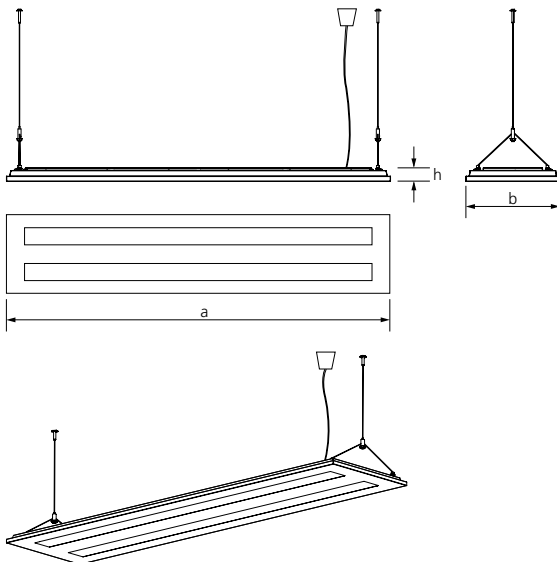

TASK LED LUMINAIRE

Technical Specifications

| | |
|-----------------------------|--|
| Body | : Sheet Steel, Electrostatik Powder Coated |
| Optical Diffuser | : Opal Acrylic (PMMA) |
| Rated Power | : 43W |
| Light Source | : SMD LED |
| Degree of Protection | : IP 20 |
| Light Color Temp. | : 3000K Warm White, 4000K Cool White, 5000K Neutral White |
| Luminous Flux | : 3462 lm, 4000K |

Body Color

RAL 9010

The energy cable can be connected very easily through tool free operational tilt port.

Technical Drawing

Rectangular Pattern

Oval Pattern

TASK LED LUMINAIRE Ordering Table

| Ordering Code | Descriptions | Product Codes | Power Consumption (W) | Dimensions (mm) axbxh | Weight (kg) |
|---------------|---|---------------------------|-----------------------|-----------------------|-------------|
| 44542 | TASK LED 3000K Rectangular | TASK 480*C2S-WW/OD DUZ | 43W | 1200x300x70 | 8 |
| 44543 | TASK LED 3000K Rectangular, Pull-Switch | TASK 480*C2S-WW/OD DUZ-SW | 43W | 1200x300x70 | 8 |
| 44539 | TASK LED 3000K Oval | TASK 480*C2S-WW/OD OVL | 43W | 1200x300x70 | 8 |
| 44544 | TASK LED 3000K Oval, Pull-Switch | TASK 480*C2S-WW/OD OVL-SW | 43W | 1200x300x70 | 8 |
| 44541 | TASK LED 4000K Rectangular | TASK 480*C2S-NW/OD DUZ | 43W | 1200x300x70 | 8 |
| 44546 | TASK LED 4000K Rectangular, Pull-Switch | TASK 480*C2S-NW/OD DUZ-SW | 43W | 1200x300x70 | 8 |
| 44531 | TASK LED 4000K Oval | TASK 480*C2S-NW/OD OVL | 43W | 1200x300x70 | 8 |
| 44545 | TASK LED 4000K Oval, Pull-Switch | TASK 480*C2S-NW/OD OVL-SW | 43W | 1200x300x70 | 8 |
| 44540 | TASK LED 5000K Rectangular | TASK 480*C2S-PW/OD DUZ | 43W | 1200x300x70 | 8 |
| 44547 | TASK LED 5000K Rectangular, Pull-Switch | TASK 480*C2S-PW/OD DUZ-SW | 43W | 1200x300x70 | 8 |
| 44530 | TASK LED 5000K Oval | TASK 480*C2S-PW/OD OVL | 43W | 1200x300x70 | 8 |
| 44548 | TASK LED 5000K Oval, Pull-Switch | TASK 480*C2S-PW/OD OVL-SW | 43W | 1200x300x70 | 8 |