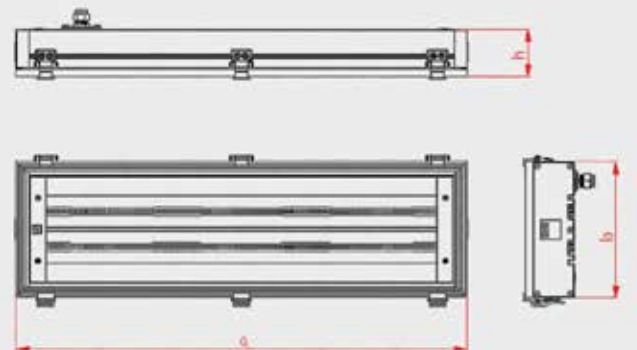

TECHNICAL DRAWING