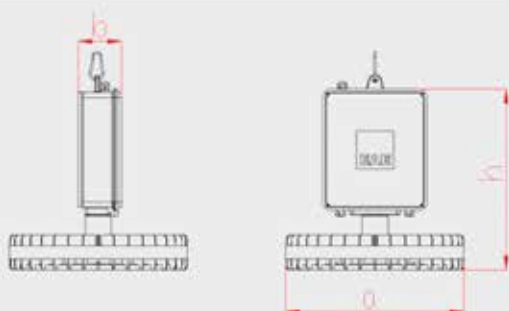

TECHNICAL DRAWING

GENERAL FEATURES

- ✦ Energy-saving
- ✦ Light pollution free
- ✦ Fast, easy and trouble free installation
- ✦ Low lumen depreciation

Applications

- ✦ 12 - 16 m height ceiling