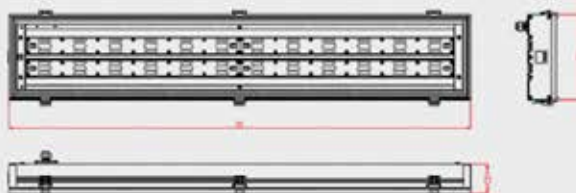

TECHNICAL DRAWING