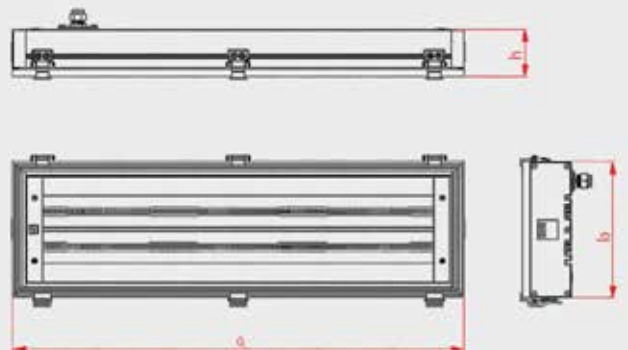

GENERAL FEATURES

- ✦ Energy Saving, Maintenance-free, Long Life

Applications

- ✦ Logistic Premises, Factories

TECHNICAL DRAWING

ORDERING INFORMATION

Order No	Description	Product Code	Power cons. (W)	Dimensions (mm) (axbxh)	Weight (kg)
40977	2x21W REVO LED LOWBAY	MN2 2xMP21U-NW/CM LB	42	498 x 215 x 75	5
40978	2x21W REVO LED LOWBAY 1Hr EMERG.	MN2 2xMP21U-NW/CM LB A1	42	618 x 215 x 75	6,5
40979	2x21W REVO LED LOWBAY DALI	MN2 2xMP21U-NW/CM LB DL	42	498 x 215 x 75	5
40980	2x21W REVO LED LOWBAY 1Hr EMERG. + DALI	MN2 2xMP21U-NW/CM LB DL A1	42	618 x 215 x 75	6,5
40981	4x21W REVO LED LOWBAY	MN2 4xMP21U-NW/CM LB	84	898 x 215 x 75	8,5
40982	4x21W REVO LED LOWBAY 1Hr EMERG.	MN2 4xMP21U-NW/CM LB A1	84	1018 x 215 x 75	10
40510	4x21W REVO LED LOWBAY 3Hr EMERG.	MN2 4xMP21U-NW/CM LB A3	84	1098 x 215 x 75	11
40983	4x21W REVO LED LOWBAY DALI	MN2 4xMP21U-NW/CM LB DL	84	898 x 215 x 75	8,5
40984	4x21W REVO LED LOWBAY 1Hr EMERG. + DALI	MN2 4xMP21U-NW/CM LB DL A1	84	1018 x 215 x 75	10
40511	4x21W REVO LED LOWBAY 3Hr EMERG. + DALI	MN2 4xMP21U-NW/CM LB DL A3	84	1098 x 215 x 75	11
40985	6x21W REVO LED LOWBAY	MN2 6xMP21U-NW/CM LB	126	1298 x 215 x 75	12
40986	6x21W REVO LED LOWBAY 1Hr EMERG.	MN2 6xMP21U-NW/CM LB A1	126	1418 x 215 x 75	13,5
40512	6x21W REVO LED LOWBAY 3Hr EMERG.	MN2 6xMP21U-NW/CM LB A3	126	1498 x 215 x 75	14,5
40987	6x21W REVO LED LOWBAY DALI	MN2 6xMP21U-NW/CM LB DL	126	1298 x 215 x 75	12
40988	6x21W REVO LED LOWBAY 1Hr EMERG. + DALI	MN2 6xMP21U-NW/CM LB DL A1	126	1418 x 215 x 75	13,5
40513	6x21W REVO LED LOWBAY 3Hr EMERG. + DALI	MN2 6xMP21U-NW/CM LB DL A3	126	1498 x 215 x 75	14,5
40989	8x21W REVO LED LOWBAY	MN2 8xMP21U-NW/CM LB	168	1698 x 215 x 75	15,5
40990	8x21W REVO LED LOWBAY 1Hr EMERG.	MN2 8xMP21U-NW/CM LB A1	168	1818 x 215 x 75	17
40514	8x21W REVO LED LOWBAY 3Hr EMERG.	MN2 8xMP21U-NW/CM LB A3	168	1898 x 215 x 75	18
40991	8x21W REVO LED LOWBAY DALI	MN2 8xMP21U-NW/CM LB DL	168	1698 x 215 x 75	15,5
40992	8x21W REVO LED LOWBAY 1Hr EMERG. + DALI	MN2 8xMP21U-NW/CM LB DL A1	168	1818 x 215 x 75	17
40515	8x21W REVO LED LOWBAY 3Hr EMERG. + DALI	MN2 8xMP21U-NW/CM LB DL A3	168	1898 x 215 x 75	18
40993	12x21W REVO LED LOWBAY	MN2 12xMP21U-NW/CM LB	252	1298 x 470 x 75	24