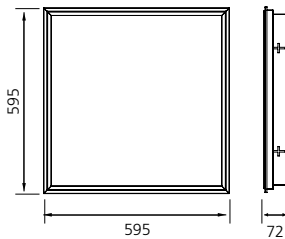

BLOOM

Technical Specifications

Body	: Sheet steel, electrostatic power coated
Rated Power	: 16W (30x30) / 33W (60x60) 38W (30x120) / 67W (60x120)
Power Consumption	: 19W (30x30) / 38W (60x60) 42W (30x120) / 75W (60x120)
Light Source	: SMD LED PCB module
Rated Voltage	: 220V - 240V 50-60Hz
Degree of Protection	: IP 20
Colour Temperature	: Warm white, Neutral white, Cool white
Assembly	: Gypsum, T24 mineral, Clip-in Ceiling ceiling
Emergency Kit	: Available
DALI Dim Compatibility	: Available

Body Colour

 RAL 9003

Technical Drawing

BLOOM 30x30

BLOOM 60x60

BLOOM 30x120

BLOOM 60x120

Photometric Data

BLOOM

BLOOM 30x30 Ordering Table

Ordering Code	Descriptions	Product Codes	Power Consumption (W)	Dimensions (mm) axbxh	Weight (kg)
40288	BLOOM 30x30 Clip-in Ceiling	BL 264*C1C-NW/OD 30*30	19	80x295x295	1,835
40251	BLOOM 30x30 Plasterboard Ceiling	BL 264*C1A-NW/OD 30*30	19	80x295x295	1,835
40252	BLOOM 30x30 Mineral Ceiling	BL 264*C1T-NW/OD 30*30	19	80x295x295	1,835