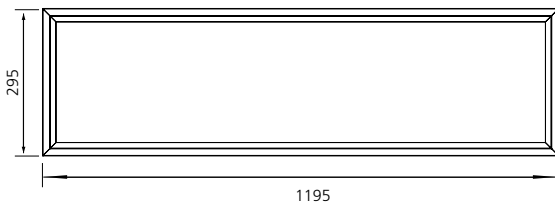

BLOOM

Technical Specifications

Body	: Sheet steel, electrostatic power coated
Rated Power	: 16W (30x30) / 33W (60x60) 38W (30x120) / 67W (60x120)
Power Consumption	: 19W (30x30) / 38W (60x60) 42W (30x120) / 75W (60x120)
Light Source	: SMD LED PCB module
Rated Voltage	: 220V - 240V 50-60Hz
Degree of Protection	: IP 20
Colour Temperature	: Warm white, Neutral white, Cool white
Assembly	: Gypsum, T24 mineral, Clip-in Ceiling ceiling
Emergency Kit	: Available
DALI Dim Compatibility	: Available

Body Colour

 RAL 9003

Technical Drawing

BLOOM 30x30

BLOOM 60x60

BLOOM 30x120

BLOOM 60x120

Photometric Data

BLOOM

BLOOM 30x30 Ordering Table

Ordering Code	Descriptions	Product Codes	Power Consumption (W)	Dimensions (mm) axbxh	Weight (kg)
40288	BLOOM 30x30 Clip-in Ceiling	BL 264*C1C-NW/OD 30*30	19	80x295x295	1,835
40251	BLOOM 30x30 Plasterboard Ceiling	BL 264*C1A-NW/OD 30*30	19	80x295x295	1,835
40252	BLOOM 30x30 Mineral Ceiling	BL 264*C1T-NW/OD 30*30	19	80x295x295	1,835