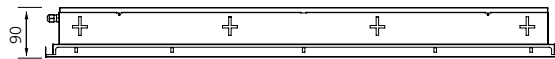

BLOOM

Technical Specifications

Body	: Sheet steel, electrostatic power coated
Rated Power	: 16W (30x30) / 33W (60x60) 38W (30x120) / 67W (60x120)
Power Consumption	: 19W (30x30) / 38W (60x60) 42W (30x120) / 75W (60x120)
Light Source	: SMD LED PCB module
Rated Voltage	: 220V - 240V 50-60Hz
Degree of Protection	: IP 20
Colour Temperature	: Warm white, Neutral white, Cool white
Assembly	: Gypsum, T24 mineral, Clip-in Ceiling ceiling
Emergency Kit	: Available
DALI Dim Compatibility	: Available

Body Colour

 RAL 9003

Technical Drawing

BLOOM 30x30

BLOOM 60x60

BLOOM 30x120

BLOOM 60x120

Photometric Data

BLOOM

BLOOM 30x30 Ordering Table

Ordering Code	Descriptions	Product Codes	Power Consumption (W)	Dimensions (mm) axbxh	Weight (kg)
40288	BLOOM 30x30 Clip-in Ceiling	BL 264*C1C-NW/OD 30*30	19	80x295x295	1,835
40251	BLOOM 30x30 Plasterboard Ceiling	BL 264*C1A-NW/OD 30*30	19	80x295x295	1,835
40252	BLOOM 30x30 Mineral Ceiling	BL 264*C1T-NW/OD 30*30	19	80x295x295	1,835