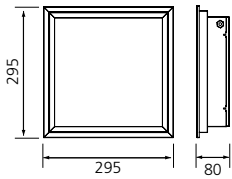

BLOOM

Technical Specifications

Body	: Sheet steel, electrostatic power coated
Rated Power	: 16W (30x30) / 33W (60x60) 38W (30x120) / 67W (60x120)
Power Consumption	: 19W (30x30) / 38W (60x60) 42W (30x120) / 75W (60x120)
Light Source	: SMD LED PCB module
Rated Voltage	: 220V - 240V 50-60Hz
Degree of Protection	: IP 20
Colour Temperature	: Warm white, Neutral white, Cool white
Assembly	: Gypsum, T24 mineral, Clip-in Ceiling ceiling
Emergency Kit	: Available
DALI Dim Compatibility	: Available

Body Colour

 RAL 9003

Technical Drawing

BLOOM 30x30

BLOOM 60x60

BLOOM 30x120

BLOOM 60x120

Photometric Data

BLOOM

BLOOM 30x30 Ordering Table

Ordering Code	Descriptions	Product Codes	Power Consumption (W)	Dimensions (mm) axbxh	Weight (kg)
40288	BLOOM 30x30 Clip-in Ceiling	BL 264*C1C-NW/OD 30*30	19	80x295x295	1,835
40251	BLOOM 30x30 Plasterboard Ceiling	BL 264*C1A-NW/OD 30*30	19	80x295x295	1,835
40252	BLOOM 30x30 Mineral Ceiling	BL 264*C1T-NW/OD 30*30	19	80x295x295	1,835