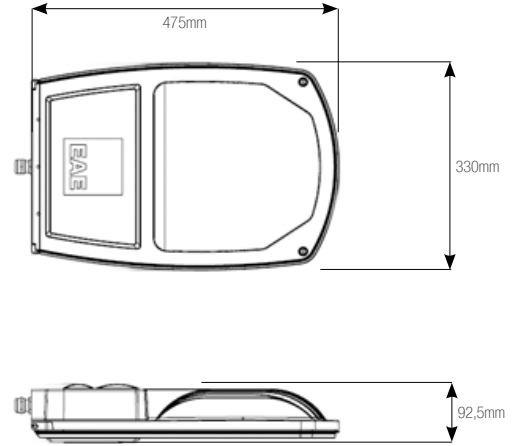

### Technical Drawing

Power LED

Wide beam

Narrow beam

CE Conformity Certificate

Full protection against dust and protection against high pressure water from every direction and angle

Protection against 6 joules of mechanical impact (equivalent to the drop of a 5 Kg object from a height of 40 cm)